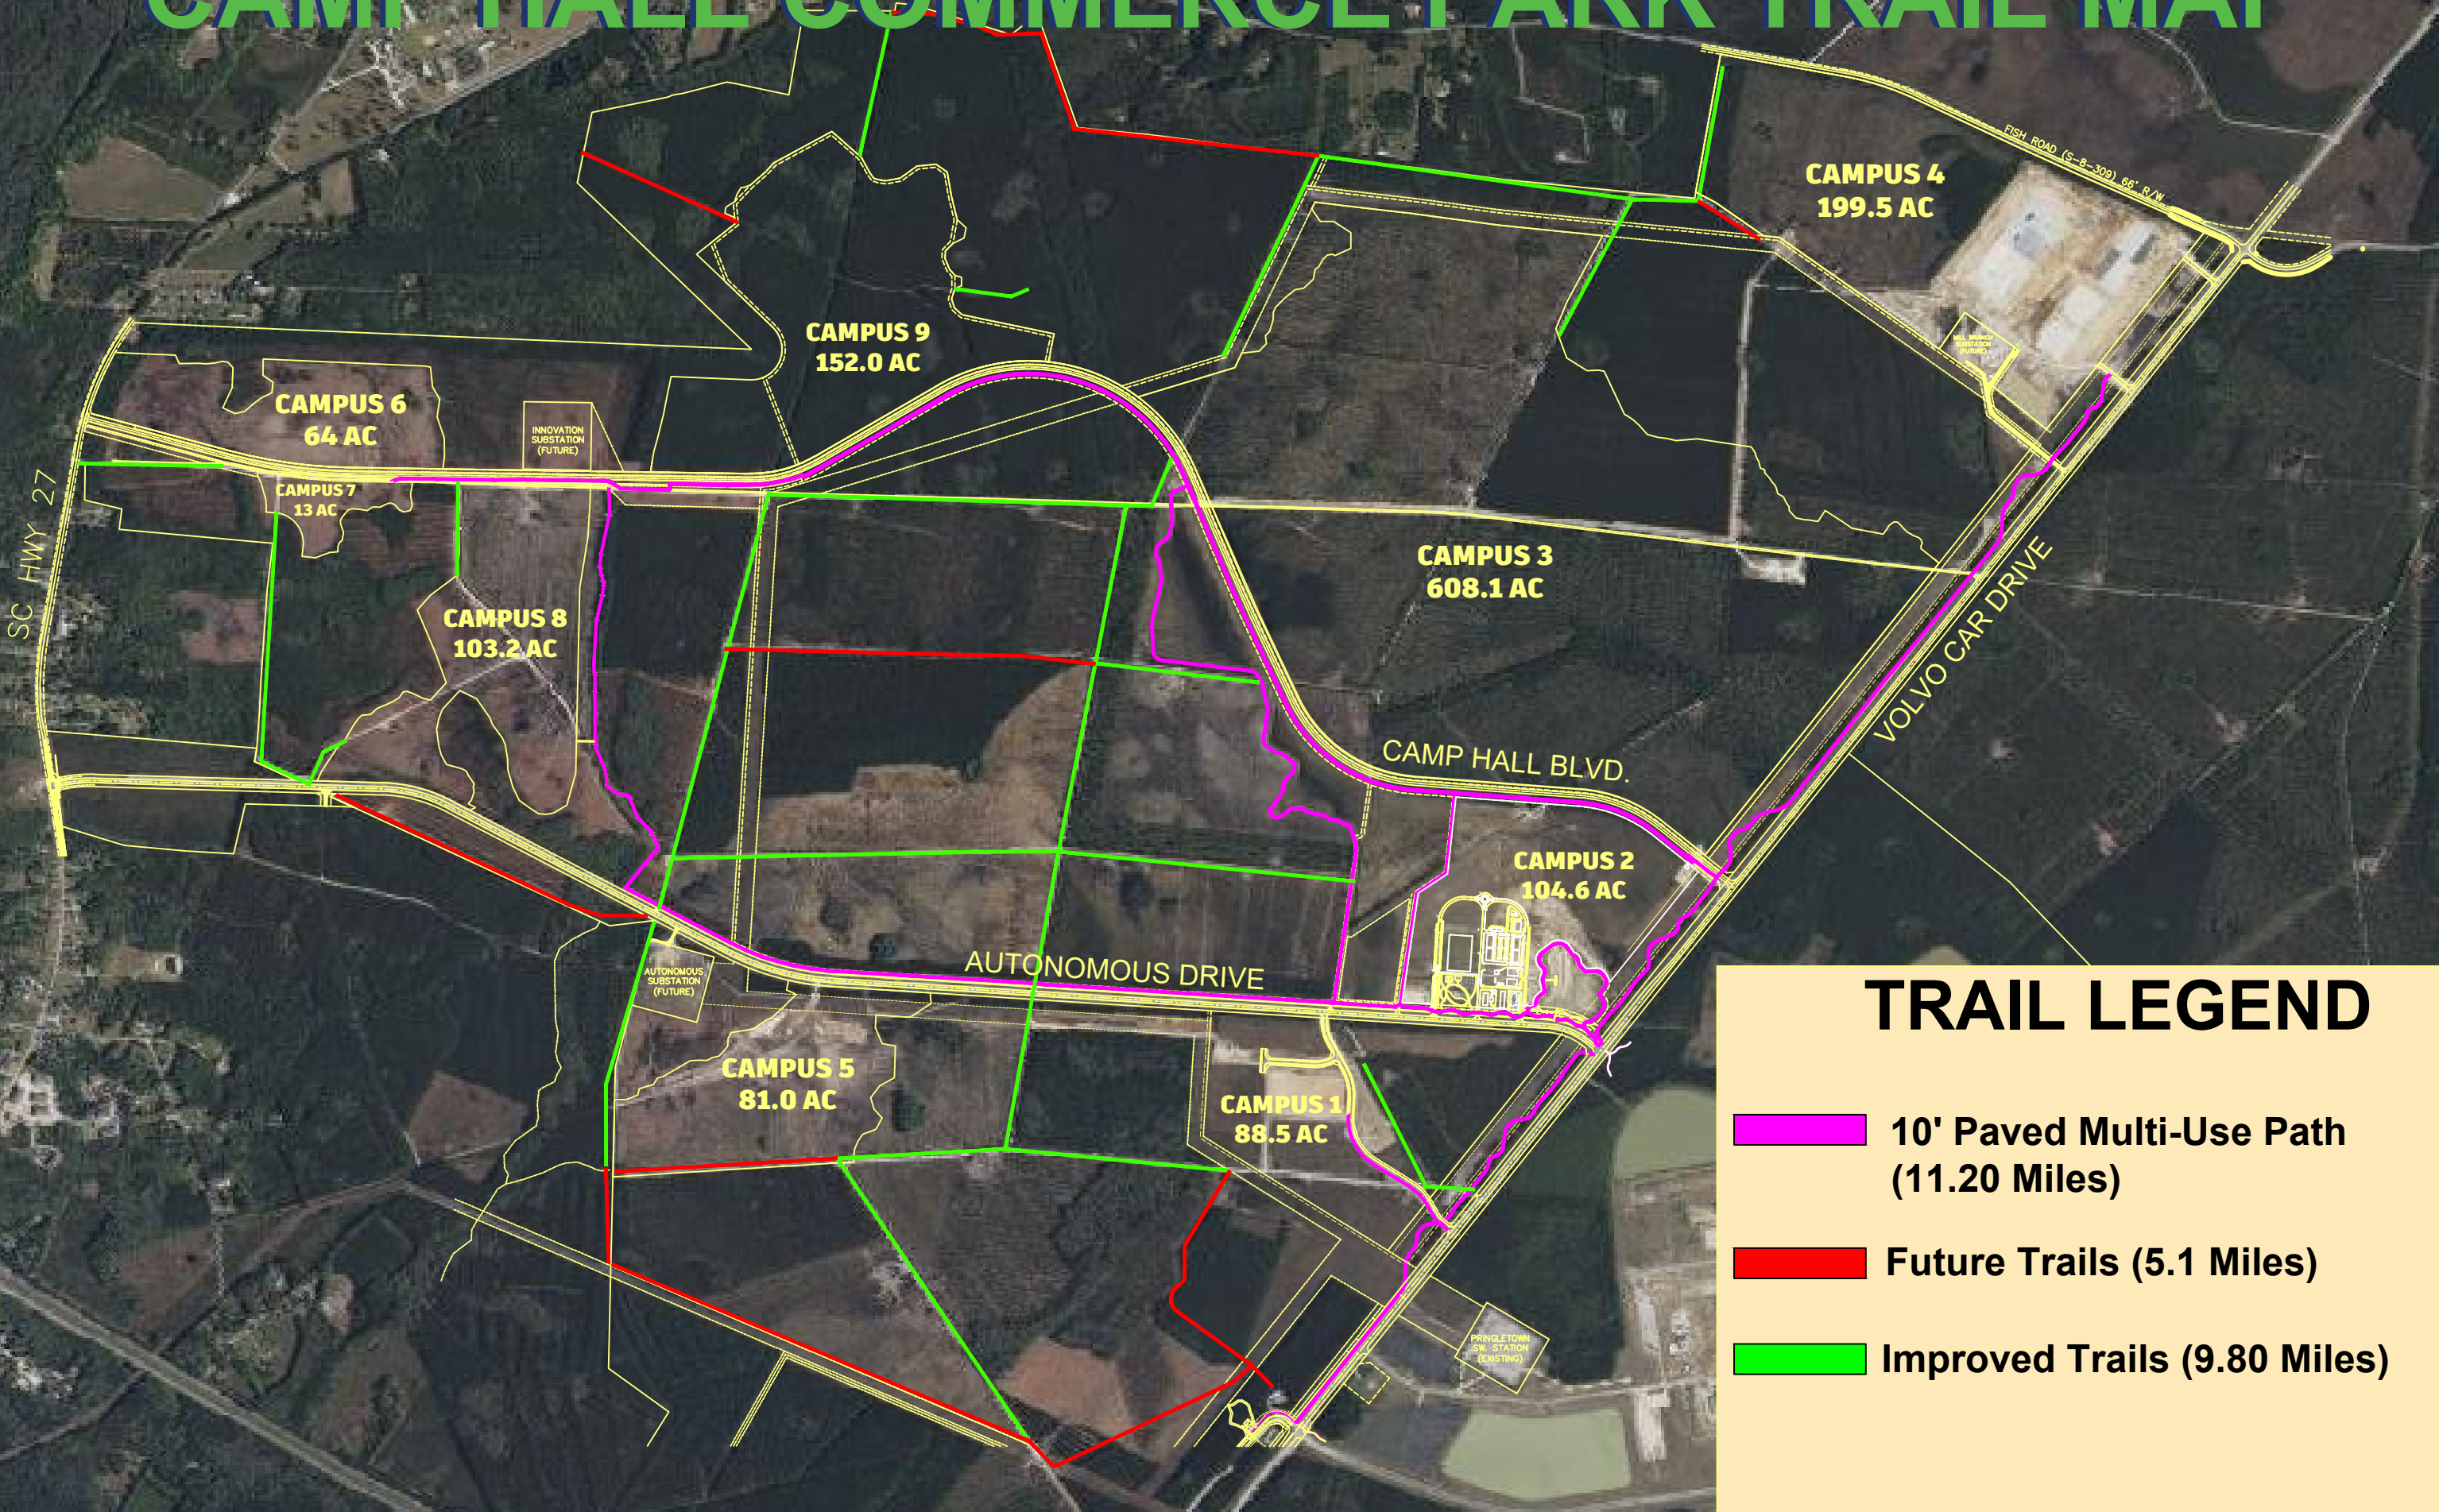

CAMP HALL COMMERCE PARK TRAIL MAP

TRAIL LEGEND

-  10' Paved Multi-Use Path (11.20 Miles)
-  Future Trails (5.1 Miles)
-  Improved Trails (9.80 Miles)

Total Trail Length = 26.1 Miles